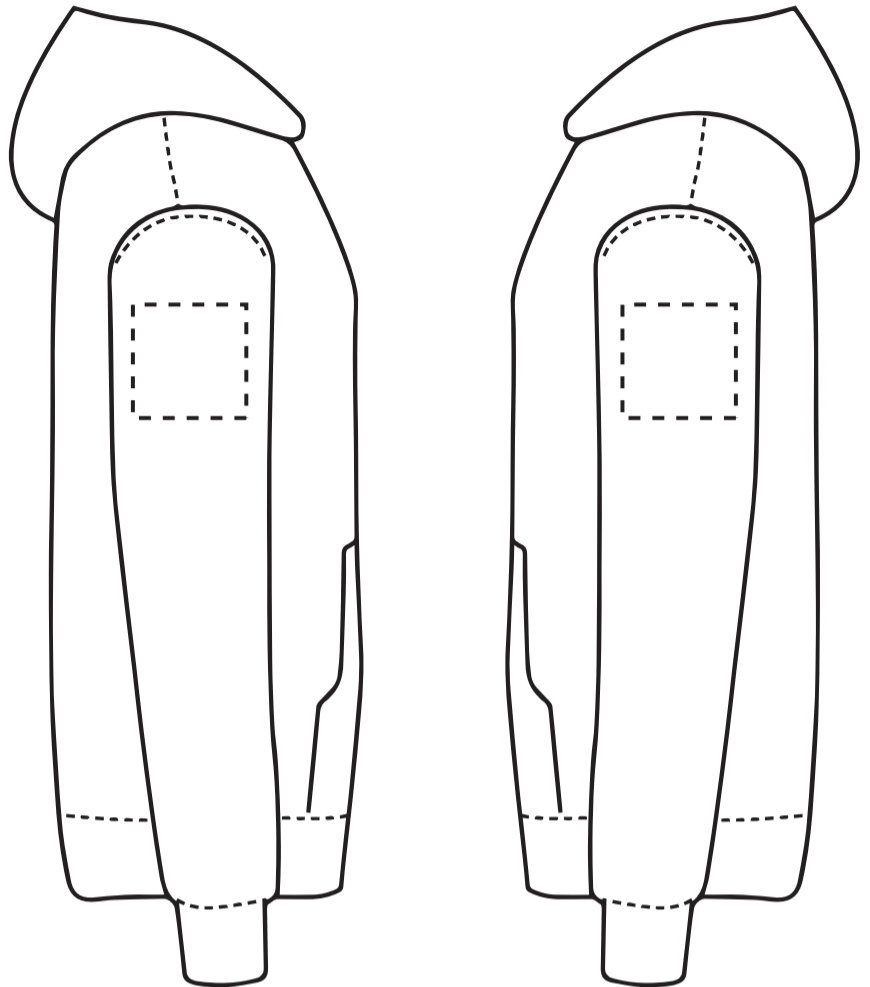

PANTONE REFERENCE(S)

The dashed line is to demonstrate print area and will not appear on your printed item

- Colour 1
- Colour 1
- Colour 1
- Colour 1

ARTWORK SCALE 15%

Product Image for visualisation
- colours may vary

This item is available in the following colours:

ARTWORK SCALE 100%

Max print area 100mm x 100mm

ARTWORK SCALE 100%

Max print area 100mm x 100mm

ARTWORK SCALE 100%
Max print area 100mm x 400mm

ARTWORK SCALE 100%
Max print area 280mm x 380mm

PANTONE REFERENCE(S)

The dashed line is to demonstrate print area and will not appear on your printed item

- Colour 1
- Colour 1
- Colour 1
- Colour 1

ARTWORK SCALE 15%

Right Sleeve

Left Sleeve

Product Image for visualisation
- colours may vary