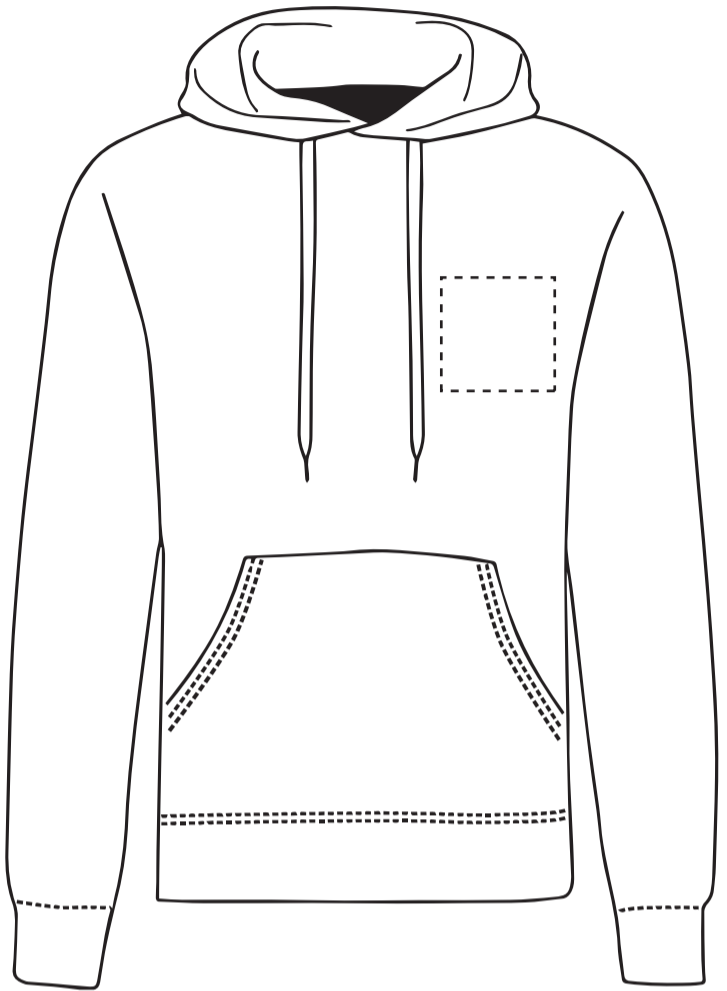

Your Ref:
Our Ref:

Quantity:
Version: 1

Product Code:HF0002
Product Colour:White

PRINTING CONCERNS: PRINT MAY DISCOLOUR

PRODUCT INFO: DUE TO THE NATURE OF THE PRODUCT THE PRINT POSITION MAY VARY BY 2 - 3 MM

PANTONE REFERENCE(S)

The dashed line is to demonstrate print area and will not appear on your printed item

- Colour 1
- Colour 1
- Colour 1
- Colour 1

ARTWORK SCALE 15%

Product Image for visualisation
- colours may vary